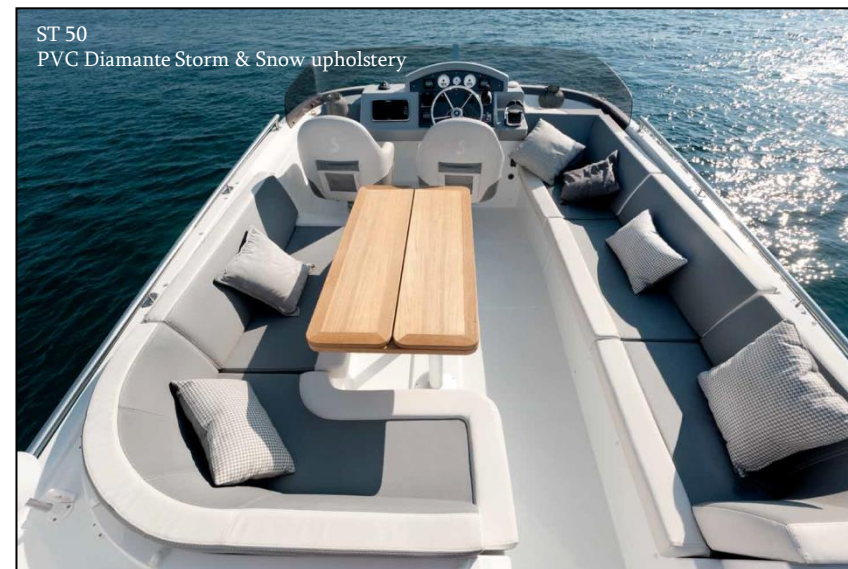

ST 50
PVC Diamante Storm & Snow upholstery