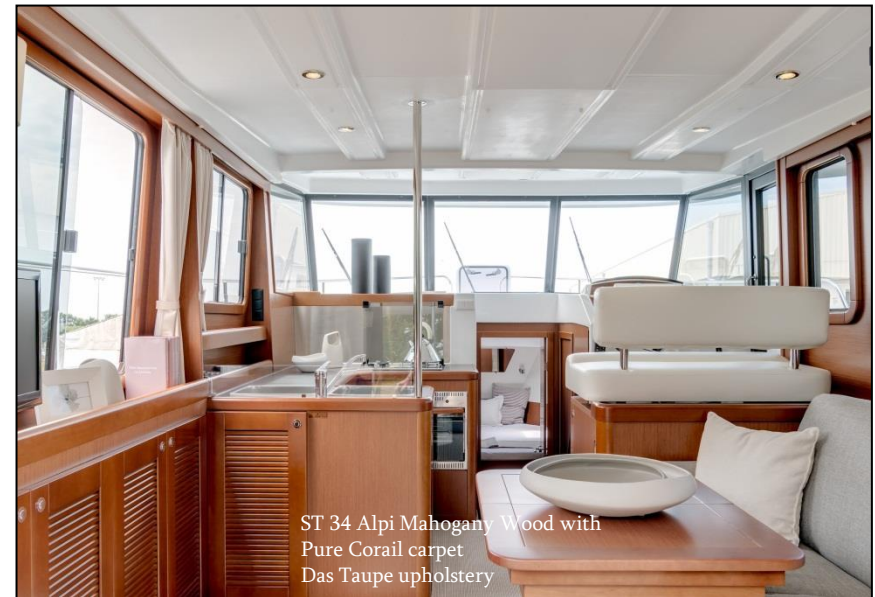

SWIFT TRAWLER

		30	34	34 s	44	50
Wood / <i>Boiseries</i>	Alpi Mahogany	✓	✓	✓	✓	✓
	Alpi Mahogany High Gloss					✓
Floors / <i>Planchers</i>	Alpi Noyer		✓	✓	✓	
	Laminated Rovere Floor		✓	✓	✓	
	Laminated Parquet type / <i>Stratifié type parquet</i>		✓	✓	✓	✓
	Laminated Milano Oak/ <i>Stratifié Chêne Milano</i>	✓				
	Ivory carpet / <i>Moquette Ivory</i>					✓
	Pure Grey wheelhouse trimmed carpet + saloon / <i>Moquette gansée Pure Gris timonerie + salon</i>	✓				✓
	Carpet / Moquette surfilée Pure Corail		✓	✓	✓	
	Carpet Berber / Moquette Dune bouclée	✓				

			30	34	34 s	44	50
INDOOR	Interior upholstery / <i>Sellerie intérieure</i>	Commando Natural	✓				
		Das Taupe		✓	✓	✓	✓
		Trendy Grey	✓	✓	✓	✓	✓
		Mirage 45 Blue	✓	✓	✓	✓	✓
		PVC Nuance White / <i>Blanc</i>	✓	✓	✓	✓	✓
INDOOR Luxe	Interior upholstery / <i>Sellerie intérieure</i>	Ultraleather	✓	✓	✓	✓	✓
		Leather / <i>Cuir</i>	✓	✓	✓	✓	✓

ST 34 Alpi Mahogany Wood with
Pure Corail carpet
Das Taupe upholstery