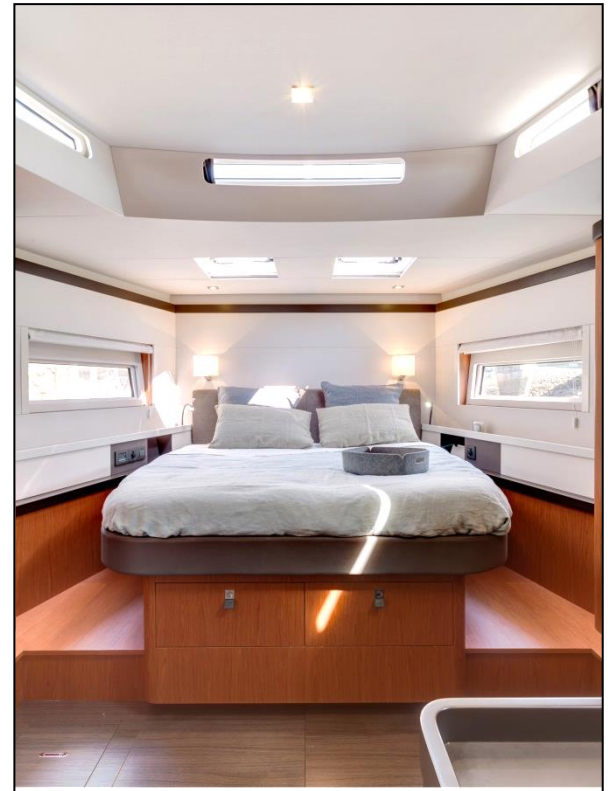

INDOOR LUXE

Interior upholstery / <i>Sellerie intérieure</i>	Ultraleather	✓
	Leather / <i>Cuir</i>	✓

Gris Meteor and Beige padding upholstery