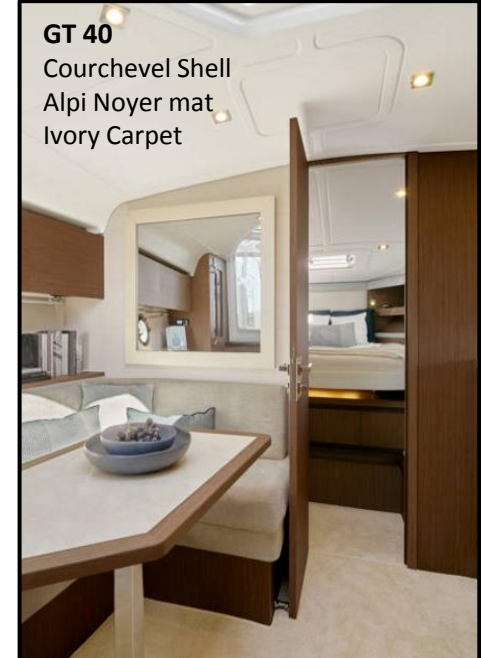

Courchevel Shell
Alpi Noyer mat
Ivory Carpet