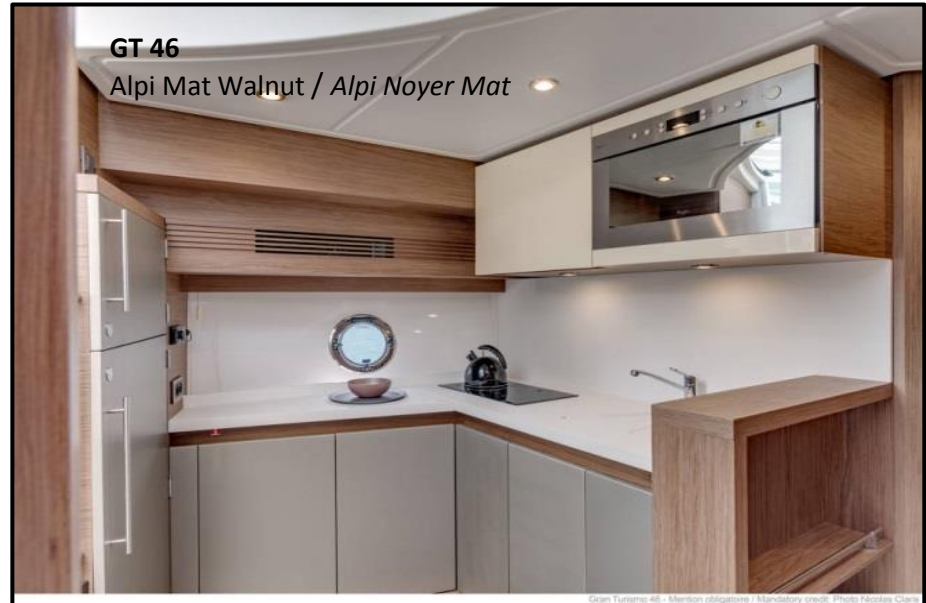

GT 40

INDOOR

	40	46	49	49 Fly	
Interior upholstery / <i>Selleries intérieures</i>	Accent Grey Taupe			✓	✓
	PVC Mediterraneo Old White			✓	✓
	Mondo Moka			✓	✓
	Mondo Beige			✓	✓
	Courchevel Shell	✓			
	Courchevel Pearl		✓		
	Courchevel Grape	✓	✓		
	PVC Nuance White	✓	✓		

Interior upholstery / <i>Selleries intérieures</i>	Ultraleather	✓	✓	✓	✓
	Leather / <i>Cuir</i>	✓	✓	✓	✓

GT 46

Alpi Mat Walnut / Alpi Noyer Mat